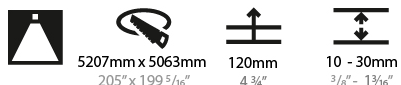

#### RATINGS AND CERTIFICATIONS

Certified By: Certified for North American Standards  
 IP rating: IP20

Ø 5054mm 199"  
 Ø 5216mm 205 <sup>3</sup>/<sub>8</sub> "