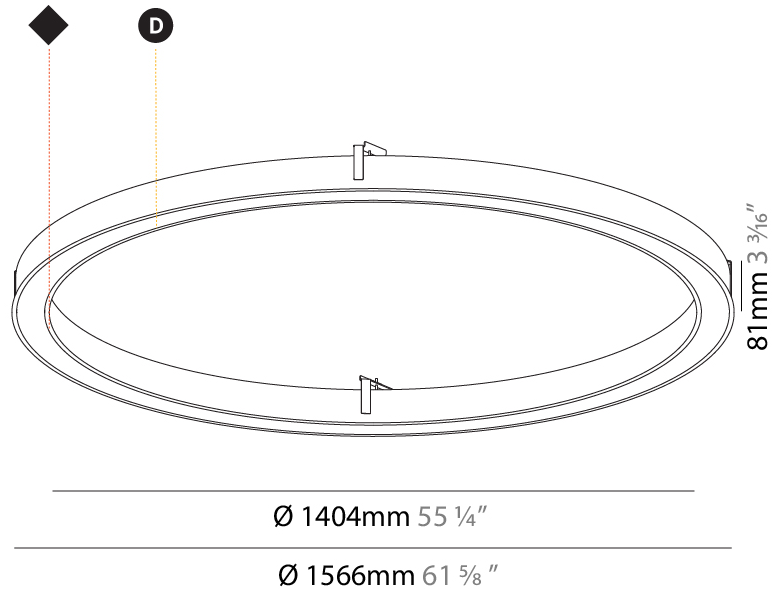

#### PHYSICAL

Shape: Round
Diameter (mm): 816
Diameter (in): 32 1/8
Height (mm): 81
Height (in): 3 3/16
Min. Recessing Depth (mm): 120
Min. Recessing Depth (in): 4 3/4
Light Distribution: Direct
Weight (kg): 6.755
Weight (lbs): 14.89
Diffuser: <a href="#">PMMA - Opal or Micro-Prism</a>
Fixture Finish: <a href="#">SSR / BKV / CWI / CRY / HAB / LAG / UFT / ITA / RUA / RUR / MIC / FTG / MYG / TWT / LOD / PUS / FRO / FUP / KIA / POP / BLS / SPG / MEY / GOH / GUM / CHC / COM / ABZ / JAG / OBR / MOS / ROR</a>
Fixture Material: Aluminum
Cut-out Measurements: 807mm / 31 3/4" x 663mm / 26 1/8"

#### PHYSICAL

Shape: Round
Diameter (mm): 1566
Diameter (in): 61 <sup>5</sup> / <sub>8</sub>
Height (mm): 81
Height (in): 3 <sup>3</sup> / <sub>16</sub>
Min. Recessing Depth (mm): 120
Min. Recessing Depth (in): 4 <sup>3</sup> / <sub>4</sub>
Light Distribution: Direct
Weight (kg): 14.042
Weight (lbs): 30.96
Diffuser: PMMA - Opal or Micro-Prism
Fixture Finish: SSR / BKV / CWI / CRY / HAB / LAG / UFT / ITA / RUA / RUR / MIC / FTG / MYG / TWT / LOD / PUS / FRO / FUP / KIA / POP / BLS / SPG / MEY / GOH / GUM / CHC / COM / ABZ / JAG / OBR / MOS / ROR
Fixture Material: Aluminum

#### RATINGS AND CERTIFICATIONS

Certified By: Certified for North American Standards
IP rating: IP20

1557mm x 1413mm  
61 <sup>5</sup>/<sub>16</sub>" x 55 <sup>5</sup>/<sub>16</sub>"

120mm  
4 <sup>3</sup>/<sub>4</sub>"

#### PHYSICAL

Shape: Round
Diameter (mm): 3016
Diameter (in): 118 3/4
Height (mm): 81
Height (in): 3 3/16
Min. Recessing Depth (mm): 120
Min. Recessing Depth (in): 4 3/4
Light Distribution: Direct
Weight (kg): 27.132
Weight (lbs): 59.69
Diffuser: PMMA - Opal or Micro-Prism
Fixture Finish: SSR / BKV / CWI / CRY / HAB / LAG / UFT / ITA / RUA / RUR / MIC / FTG / MYG / TWT / LOD / PUS / FRO / FUP / KIA / POP / BLS / SPG / MEY / GOH / GUM / CHC / COM / ABZ / JAG / OBR / MOS / ROR
Fixture Material: Aluminum
Cut-out Measurements: 3007mm / 118 3/8" x 2863mm / 112 11/16"