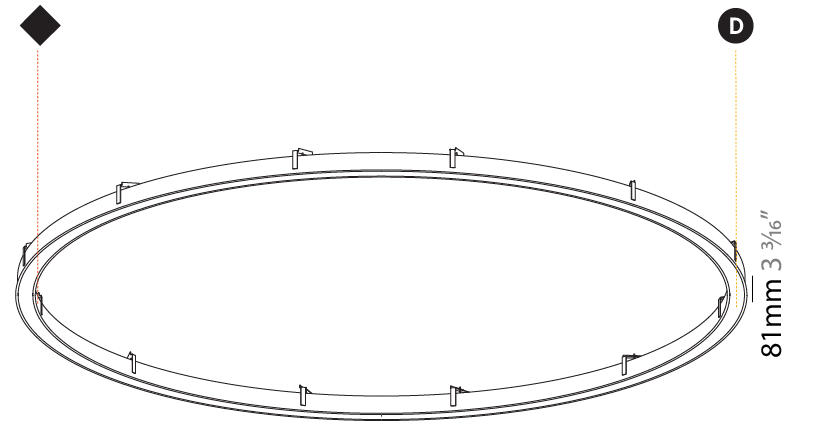

GENERAL

Series: Glorious
Subseries: Glorious Slim
Brand: Prolicht
Division: Architectural
Mounting Type: Recessed
Mounting Location: Ceiling
Subcategory: Ambient

PHYSICAL

Shape: Round
Diameter (mm): 5216
Diameter (in): 205 ³/₈
Height (mm): 81
Height (in): 3 ³/₁₆
Min. Recessing Depth (mm): 120
Min. Recessing Depth (in): 4 ³/₄
Light Distribution: Direct
Weight (kg): 47.924
Weight (lbs): 106.00
Diffuser: PMMA - Opal or Micro-Prism
Fixture Finish: SSR / BKV / CWI / CRY / HAB / LAG / UFT / ITA / RUA / RUR / MIC / FTG / MYG / TWT / LOD / PUS / FRO / FUP / KIA / POP / BLS / SPG / MEY / GOH / GUM / CHC / COM / ABZ / JAG / OBR / MOS / ROR
Fixture Material: Aluminum
Cut-out Measurements: 5207mm / 205" x 5063mm / 199 5/16"

ELECTRICAL

Lamp Type: LED (Zhaga Standard)
Input Wattage (W): 392
Total Output Wattage (W): 336
Dimming: Tri-Mode (Non-Dimming and Phase Dimming (120Vac only) and 0-10V Dimming)
Driver Included: Yes
Driver Location: Integrated
Driver Type: Constant Current - Universal
Driver Class: Class 2
Input Voltage (V): 120 - 277
Constant Current (MA): 350

LED

Color Temperature (°K): 3000 / 3500 / 4000
Max. Delivered Lumen (lm): 47520 / 48510 / 49500
CRI: >80 CRI
Efficiency (%): 0.884
Lamp Life (hrs): 50000

OPTICAL

RATINGS AND CERTIFICATIONS

Certified By: Certified for North American Standards
IP rating: IP20

Ø 5054mm 199"
Ø 5216mm 205 ³/₈ "