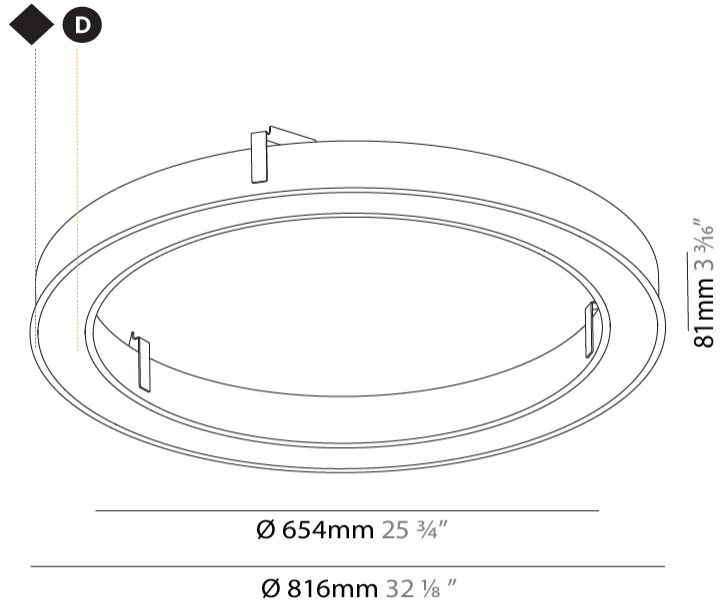

#### PHYSICAL

Shape: Round
Diameter (mm): 816
Diameter (in): 32 1/8
Height (mm): 81
Height (in): 3 3/16
Min. Recessing Depth (mm): 120
Min. Recessing Depth (in): 4 3/4
Light Distribution: Direct
Weight (kg): 6.755
Weight (lbs): 14.89
Diffuser: <a href="#">PMMA - Opal or Micro-Prism</a>
Fixture Finish: <a href="#">SSR / BKV / CWI / CRY / HAB / LAG / UFT / ITA / RUA / RUR / MIC / FTG / MYG / TWT / LOD / PUS / FRO / FUP / KIA / POP / BLS / SPG / MEY / GOH / GUM / CHC / COM / ABZ / JAG / OBR / MOS / ROR</a>
Fixture Material: Aluminum
Cut-out Measurements: 807mm / 31 3/4" x 663mm / 26 1/8"

#### RATINGS AND CERTIFICATIONS

Certified By: Certified for North American Standards
IP rating: IP20

807mm x 663mm  
31 3/4" x 26 1/8"

120mm  
4 3/4"

10 - 30mm  
3/8" - 1 3/16"

PROJECT	_____
TYPE	_____
SPECIFIER	_____
QUANTITY	_____
DATE	_____

#### PHYSICAL

Shape: Round
Diameter (mm): 1566
Diameter (in): 61 <sup>5</sup> / <sub>8</sub>
Height (mm): 81
Height (in): 3 <sup>3</sup> / <sub>16</sub>
Min. Recessing Depth (mm): 120
Min. Recessing Depth (in): 4 <sup>3</sup> / <sub>4</sub>
Light Distribution: Direct
Weight (kg): 14.042
Weight (lbs): 30.96
Diffuser: PMMA - Opal or Micro-Prism
Fixture Finish: SSR / BKV / CWI / CRY / HAB / LAG / UFT / ITA / RUA / RUR / MIC / FTG / MYG / TWT / LOD / PUS / FRO / FUP / KIA / POP / BLS / SPG / MEY / GOH / GUM / CHC / COM / ABZ / JAG / OBR / MOS / ROR
Fixture Material: Aluminum

#### PHYSICAL

Shape: Round
Diameter (mm): 3016
Diameter (in): 118 3/4
Height (mm): 81
Height (in): 3 3/16
Min. Recessing Depth (mm): 120
Min. Recessing Depth (in): 4 3/4
Light Distribution: Direct
Weight (kg): 27.132
Weight (lbs): 59.69
Diffuser: PMMA - Opal or Micro-Prism
Fixture Finish: SSR / BKV / CWI / CRY / HAB / LAG / UFT / ITA / RUA / RUR / MIC / FTG / MYG / TWT / LOD / PUS / FRO / FUP / KIA / POP / BLS / SPG / MEY / GOH / GUM / CHC / COM / ABZ / JAG / OBR / MOS / ROR
Fixture Material: Aluminum
Cut-out Measurements: 3007mm / 118 3/8" x 2863mm / 112 11/16"